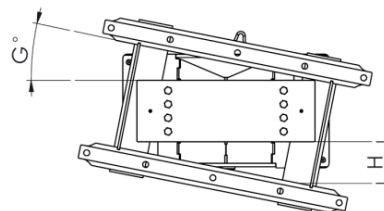

- With STARK RELAX articulated plow, you can plow roads, pavements, forest roads and yard areas
- Thanks to its patented blade release system, the plow is also suitable for removing packed snow and ice
- Strong structure and high quality components ensure trouble-free miles of plowing
- Thanks to its curved wing and 25° blade angle, STARK RELAX articulated plow has excellent plowing capability and is light to push
- Thanks to the 38° rotation angle, snow rises on the wing at speeds of 20 km/h, and the plow's snow throwing capability is therefore superior
- Thanks to the advanced degree of flotation, the plowing result is excellent
- Flotation does not need greasing
- Bolt-on edge wear pads allow plowing against curbstones without damaging the plow. Standard blades can be used on the plow
- Bolt-on STARK FIT fittings can be changed quickly to match the base machine's fitting
- There is a wide range of hydraulic options available for STARK plows. For example, a 4-way valve will provide RELAX articulated plow additional user convenience and working efficiency

STARK attachments have been manufactured for over 40 years

Product	Wing max. height (mm)	Wing min. height (mm)	Wing width (mm)	Distance from fitting (mm)	Turning angle \pm (°)	Blade angle (°)	Flotation (°)	Flotation height (mm)	Min. width with turning angle (mm)	Min. working width for turning angle (mm)	Blade length (mm)	Weight (kg) *
	A	B	C	D	E	F	G	H	I	J	K	
NL 3300 R	1165	920	3300	1050	38	25	12	190	2700	2600	3295	1210
NL 3600 R	1200	920	3550	1060	38	25	12	190	2890	2795	3530	1260
NL 4000 R	1220	920	4000	1090	38	25	12	190	3270	3120	3985	1335