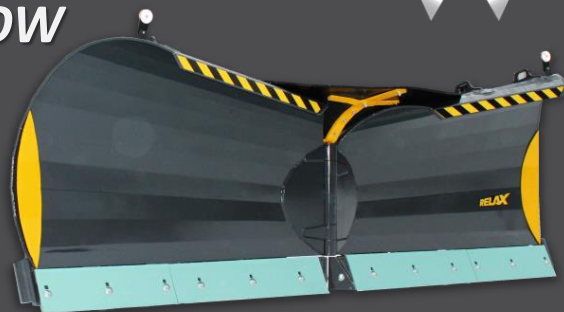

STARK -RELAX ARTICULATED PLOW

- Patented RELAX blade release system protects the operator, base machine and work tool
- Safest and most versatile articulated plow on the market
- Professional's choice for plowing yards and roads

- With STARK RELAX articulated plow, you can plow roads, pavements, forest roads and yard areas
- Thanks to its patented blade release system, the plow is also suitable for removing packed snow and ice
- Strong structure and high quality components ensure trouble-free miles of plowing
- Thanks to its curved wing and 25° blade angle, STARK RELAX articulated plow has excellent plowing capability and is light to push
- Thanks to the 38° rotation angle, snow rises on the wing at speeds of 20 km/h, and the plow's snow throwing capability is therefore superior
- Thanks to the advanced degree of flotation, the plowing result is excellent
- Flotation does not need greasing
- Bolt-on edge wear pads allow plowing against curbstones without damaging the plow. Standard blades can be used on the plow
- Bolt-on STARK FIT fittings can be changed quickly to match the base machine's fitting
- There is a wide range of hydraulic options available for STARK plows. For example, a 4-way valve will provide RELAX articulated plow additional user convenience and working efficiency