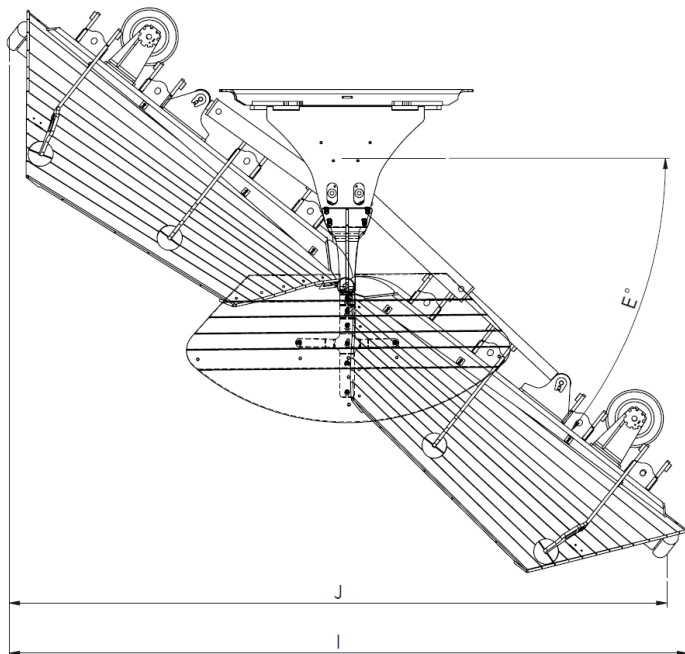

- With STARK RELAX articulated plow, you can plow roads, pavements, forest roads and yard areas
- Thanks to its patented blade release system, the plow is also suitable for removing packed snow and ice
- Strong structure and high quality components ensure trouble-free miles of plowing
- Thanks to its curved wing and 25° blade angle, STARK RELAX articulated plow has excellent plowing capability and is light to push
- Thanks to the 38° rotation angle, snow rises on the wing at speeds of 20 km/h, and the plow's snow throwing capability is therefore superior
- Thanks to the advanced degree of flotation, the plowing result is excellent
- Flotation does not need greasing
- Bolt-on edge wear pads allow plowing against curbstones without damaging the plow. Standard blades can be used on the plow
- Bolt-on STARK FIT fittings can be changed quickly to match the base machine's fitting
- There is a wide range of hydraulic options available for STARK plows. For example, a 4-way valve will provide RELAX articulated plow additional user convenience and working efficiency

STARK attachments have been manufactured for over 40 years

Product	Wing max. height (mm)	Wing min. height (mm)	Wing width (mm)	Distance from fitting (mm)	Turning angle \pm (°)	Blade angle (°)	Flotation (°)	Flotation height (mm)	Min. width with turning angle (mm)	Min. working width for turning angle (mm)	Blade length (mm)	Weight (kg) *
	A	B	C	D	E	F	G	H	I	J	K	
NL 3300 R	1165	920	3300	1050	38	25	12	190	2700	2600	3295	1210
NL 3600 R	1200	920	3550	1060	38	25	12	190	2890	2795	3530	1260
NL 4000 R	1220	920	4000	1090	38	25	12	190	3270	3120	3985	1335