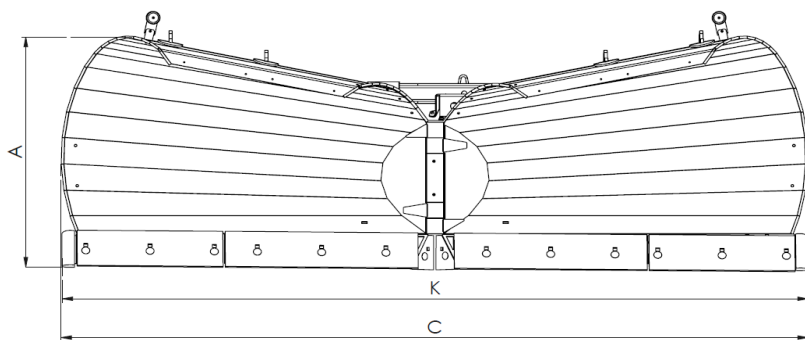

- With STARK RELAX articulated plow, you can plow roads, pavements, forest roads and yard areas
- Thanks to its patented blade release system, the plow is also suitable for removing packed snow and ice
- Strong structure and high quality components ensure trouble-free miles of plowing
- Thanks to its curved wing and 25° blade angle, STARK RELAX articulated plow has excellent plowing capability and is light to push
- Thanks to the 38° rotation angle, snow rises on the wing at speeds of 20 km/h, and the plow's snow throwing capability is therefore superior
- Thanks to the advanced degree of flotation, the plowing result is excellent
- Flotation does not need greasing
- Bolt-on edge wear pads allow plowing against curbstones without damaging the plow. Standard blades can be used on the plow
- Bolt-on STARK FIT fittings can be changed quickly to match the base machine's fitting
- There is a wide range of hydraulic options available for STARK plows. For example, a 4-way valve will provide RELAX articulated plow additional user convenience and working efficiency

STARK attachments have been manufactured for over 40 years

Product	Wing max. height (mm)	Wing min. height (mm)	Wing width (mm)	Distance from fitting (mm)	Turning angle \pm (°)	Blade angle (°)	Flotation (°)	Flotation height (mm)	Min. width with turning angle (mm)	Min. working width for turning angle (mm)	Blade length (mm)	Weight (kg) *
	A	B	C	D	E	F	G	H	I	J	K	
NL 3300 R	1165	920	3300	1050	38	25	12	190	2700	2600	3295	1210
NL 3600 R	1200	920	3550	1060	38	25	12	190	2890	2795	3530	1260
NL 4000 R	1220	920	4000	1090	38	25	12	190	3270	3120	3985	1335