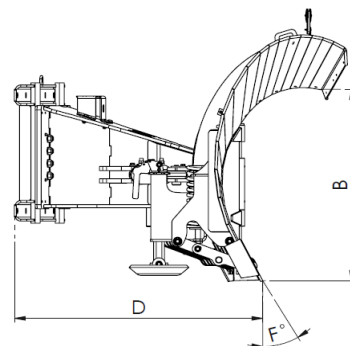

- With STARK RELAX articulated plow, you can plow roads, pavements, forest roads and yard areas
- Thanks to its patented blade release system, the plow is also suitable for removing packed snow and ice
- Strong structure and high quality components ensure trouble-free miles of plowing
- Thanks to its curved wing and 25° blade angle, STARK RELAX articulated plow has excellent plowing capability and is light to push
- Thanks to the 38° rotation angle, snow rises on the wing at speeds of 20 km/h, and the plow's snow throwing capability is therefore superior
- Thanks to the advanced degree of flotation, the plowing result is excellent
- Flotation does not need greasing
- Bolt-on edge wear pads allow plowing against curbstones without damaging the plow. Standard blades can be used on the plow
- Bolt-on STARK FIT fittings can be changed quickly to match the base machine's fitting
- There is a wide range of hydraulic options available for STARK plows. For example, a 4-way valve will provide RELAX articulated plow additional user convenience and working efficiency

STARK attachments have been manufactured for over 40 years

Product	Wing max. height (mm)	Wing min. height (mm)	Wing width (mm)	Distance from fitting (mm)	Turning angle \pm (°)	Blade angle (°)	Flotation (°)	Flotation height (mm)	Min. width with turning angle (mm)	Min. working width for turning angle (mm)	Blade length (mm)	Weight (kg) *
	A	B	C	D	E	F	G	H	I	J	K	
NL 3300 R	1165	920	3300	1050	38	25	12	190	2700	2600	3295	1210
NL 3600 R	1200	920	3550	1060	38	25	12	190	2890	2795	3530	1260
NL 4000 R	1220	920	4000	1090	38	25	12	190	3270	3120	3985	1335