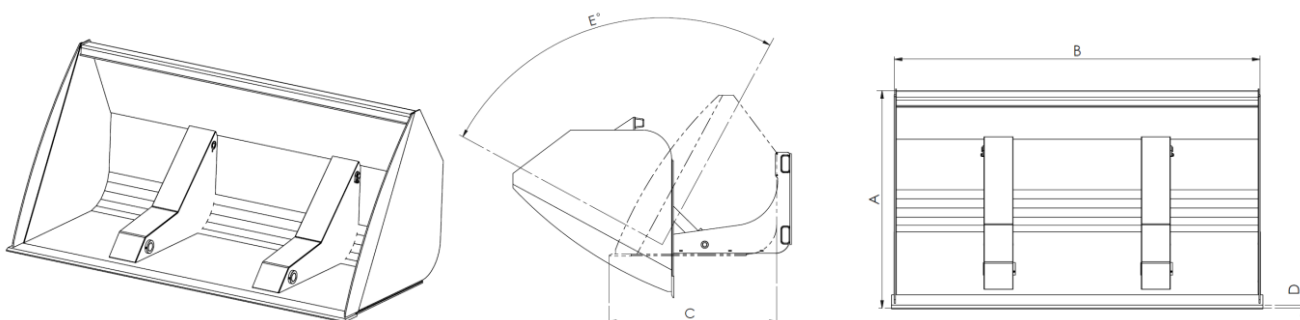

STARK -HIGH TIP BUCKET

- Professional's choice
- Designed to perform
- The functional design makes it easy to fill and empty the bucket

- Strong structure and high quality components ensure trouble-free loading hours

- Accessories: bolt-on flat or net blades

| Product | Bucket height (mm) | Bucket width (mm) | Depth of bucket (mm) | Lip plate (mm) | Tipping angle (°) | Capacity of bucket (m ³) | Capacity (kg) | Weight (kg) * |
|----------|--------------------|-------------------|----------------------|----------------|-------------------|--------------------------------------|---------------|---------------|
| | A | B | C | D | E | | | |
| KKK 1300 | 1115 | 1740 | 1160 | 20 | 92 | 1,30 | 1300 | 550 |
| KKK 2000 | 1115 | 2350 | 1160 | 20 | 92 | 2,00 | 2000 | 650 |
| KKK 3000 | 1375 | 2500 | 1290 | 25 | 92 | 3,00 | 3000 | 1200 |
| KKK 4000 | 1565 | 2500 | 1725 | 25 | 92 | 4,00 | 4000 | 1650 |
| KKK 5000 | 1565 | 2800 | 1725 | 30 | 92 | 5,00 | 5000 | 1800 |
| KKK 6000 | 1565 | 3200 | 1725 | 35 | 92 | 6,00 | 6000 | 2000 |